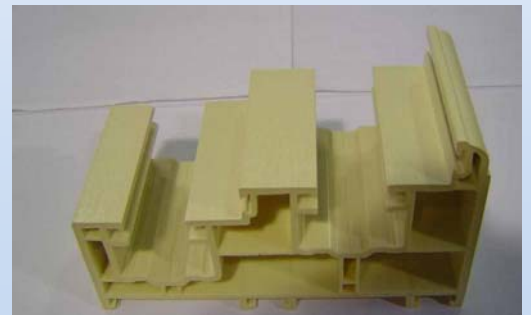

Dungannon Window Company Ltd
Viewfort, Killymeal Road, Dungannon,
Co Tyrone, BT71 6LP
T: NI (028) ROI (048) 8772 5016
F: Ni (028) ROI (048) 8772 7232
E: sales@dungannonwindows.co.uk
W: www.dungannonwindows.co.uk