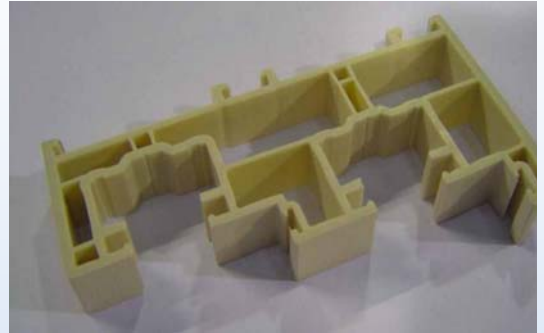

Dungannon Window Company Ltd
Viewfort, Killymeal Road, Dungannon,
Co Tyrone, BT71 6LP
T: NI (028) ROI (048) 8772 5016
F: Ni (028) ROI (048) 8772 7232
E: sales@dungannonwindows.co.uk
W: www.dungannonwindows.co.uk